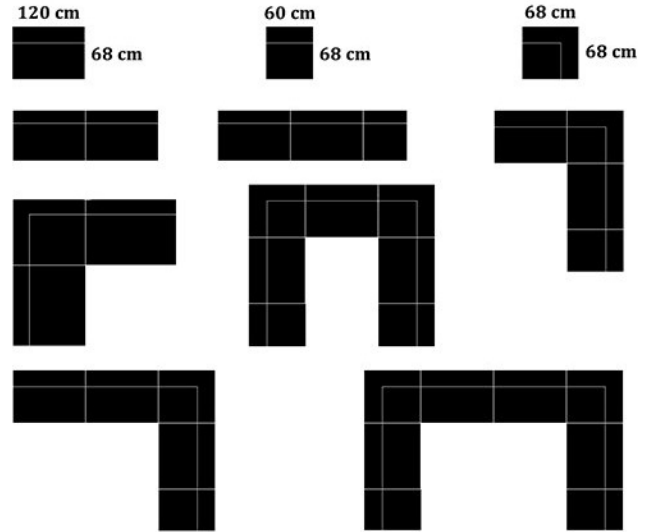

SOFA OP 016

- OP 016 - standard 120 cm - Price 189 Eur
- OP 016.6 - 60 cm - Price 99 Eur
- OP 016.68 - 68x68 cm - Price 230 Eur

Minimum order: Total 10 meters of modular sofa